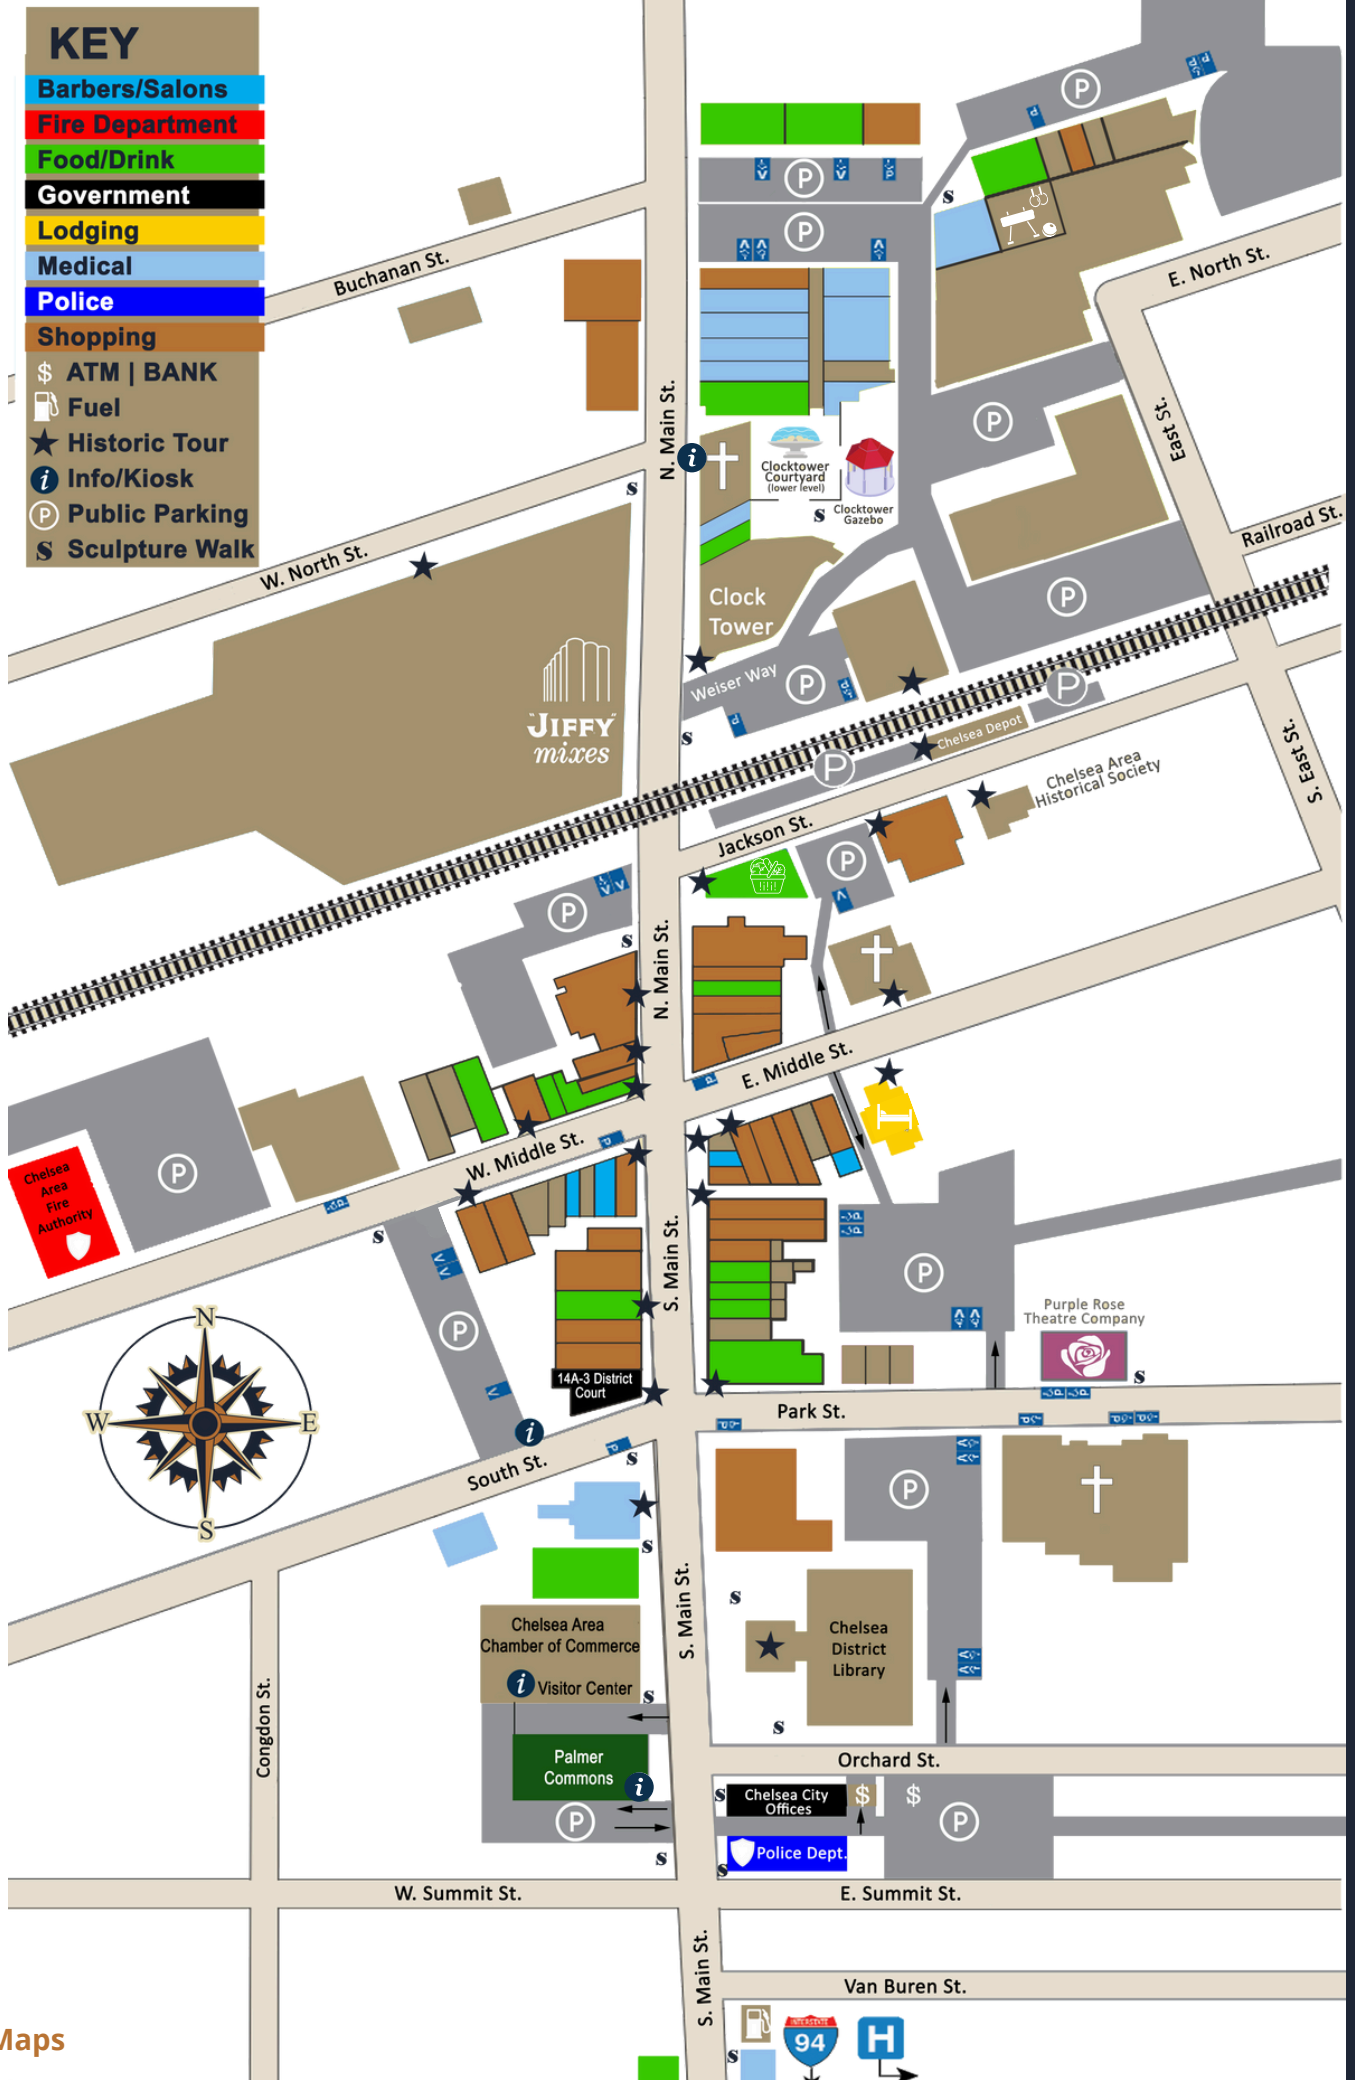

HISTORIC DOWNTOWN CHELSEA