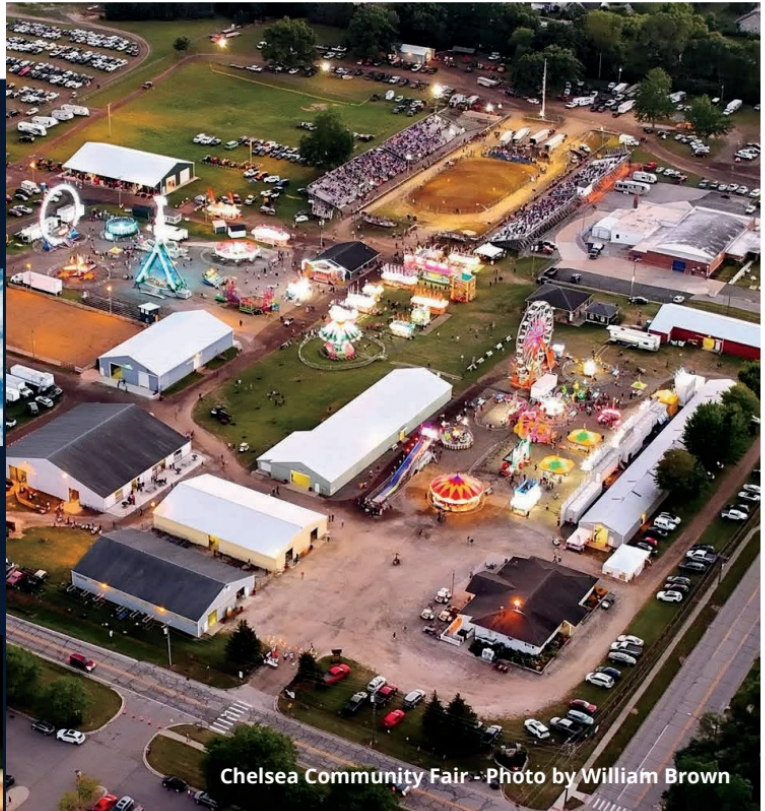

Chelsea Community Fair - Photo by William Brown